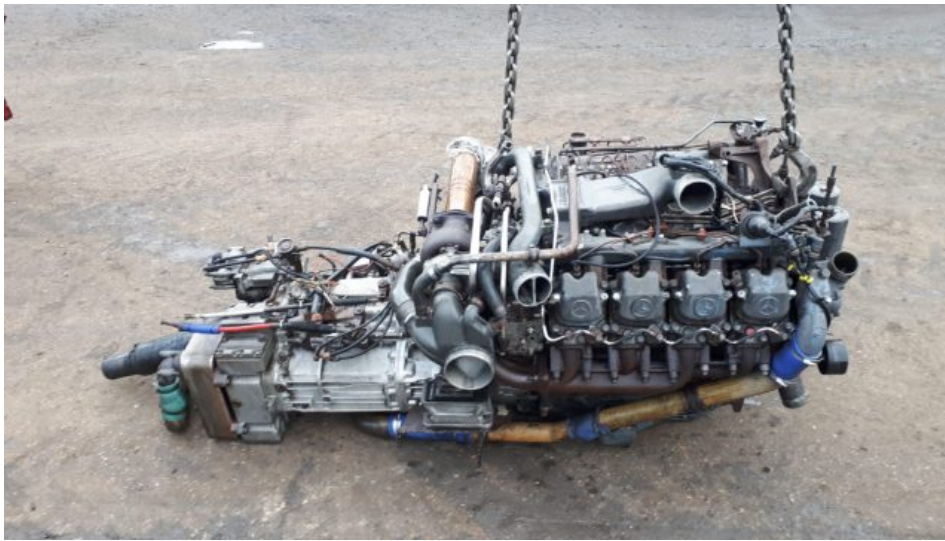

# MERCEDES 2538 V8 ENGINE & GEARBOX